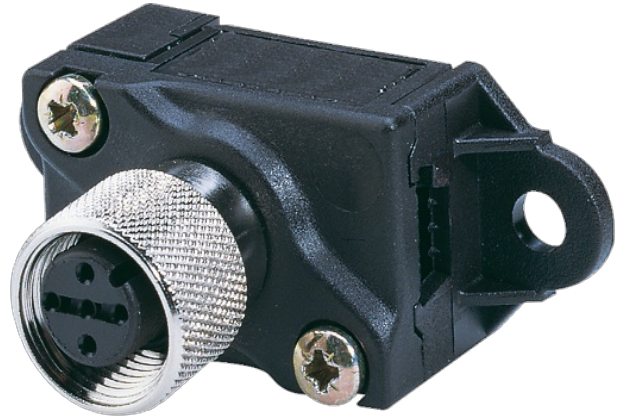

**MASI INSTALLATION TECHNOLOGY**

AS-Interface adapter from profile to M12-female

AS-Interface breakout  
from profile cable to M12**Illustration**

Product may differ from Image

**Commercial data**

country of origin	DE
customs tariff number	85366990
EAN	4048879049917
eClass	27242601
Packaging unit	1